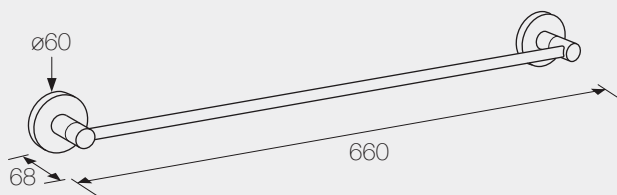

# LILLA COLLECTION

**JDM-6810-21 SOAP DISH**  
Chrome Plated Brass

**JDM-6810-87 SHOWER SOAP BASKET**  
Chrome Plated Brass

**JDM-6810-28 SOAP DISPENSER**  
Chrome Plated Brass

**JDM-6810-10 SINGLE TOWEL RAIL**  
Chrome Plated Brass