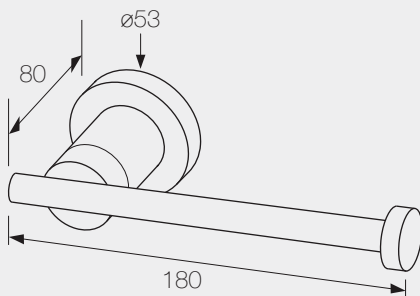

JDM-8251-A TOILET ROLL HOLDER

Chrome Plated Brass

JDM-8260-D TOILET ROLL HOLDER - DOUBLE