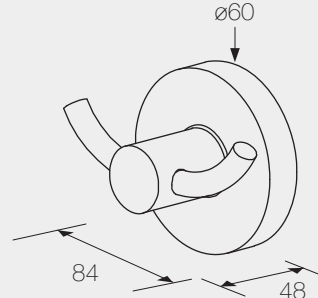

Chrome Plated Brass