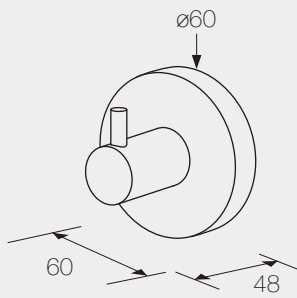

Chrome Plated Brass

JDM-6810-52 DOUBLE ROBE HOOK