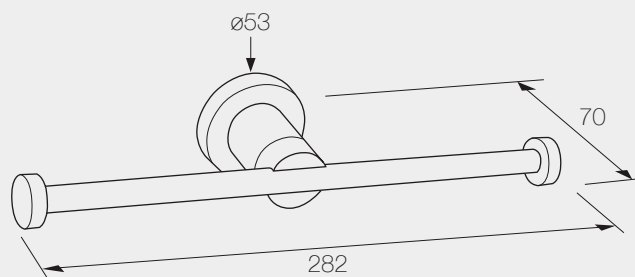

Chrome Plated Brass

**JDM-6899-28 SOAP DISPENSER**  
Satin Stainless Steel

**JDM-6899-40 TOILET ROLL HOLDER**  
Satin Stainless Steel

**JDM-6899-41 TOILET ROLL HOLDER WITH LID**  
Satin Stainless Steel

**JDM-6899-14 DOUBLE TOWEL RAIL**  
Satin Stainless Steel