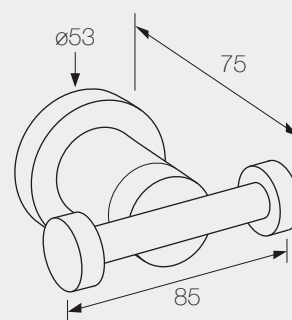

# SORRENTO COLLECTION

**JDM-8253 SINGLE ROBE HOOK**

Chrome Plated Brass

**JDM-8253D DOUBLE ROBE HOOK**

Chrome Plated Brass

**JDM-8251-A TOILET ROLL HOLDER**

Chrome Plated Brass

**JDM-8260-D TOILET ROLL HOLDER - DOUBLE**

Chrome Plated Brass

**JDM-6899-28 SOAP DISPENSER**  
Satin Stainless Steel

**JDM-6899-40 TOILET ROLL HOLDER**  
Satin Stainless Steel

**JDM-6899-41 TOILET ROLL HOLDER WITH LID**  
Satin Stainless Steel

**JDM-6899-14 DOUBLE TOWEL RAIL**  
Satin Stainless Steel