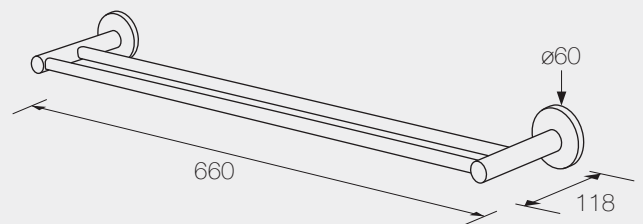

LILLA COLLECTION

JDM-6810-10 SINGLE TOWEL RAIL
Chrome Plated Brass

JDM-6810-14 DOUBLE TOWEL RAIL
Chrome Plated Brass