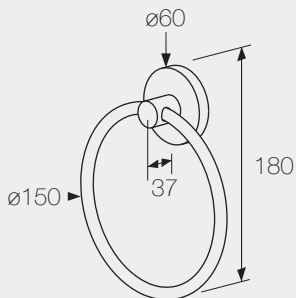

**JDM-6810-14 DOUBLE TOWEL RAIL**  
Chrome Plated Brass

**JDM-6810-40 TOILET ROLL HOLDER**

Chrome Plated Brass

**JDM-6810-41 TOILET ROLL HOLDER WITH LID**

Chrome Plated Brass

**JDM-6810-60 TOWEL RING**

Chrome Plated Brass