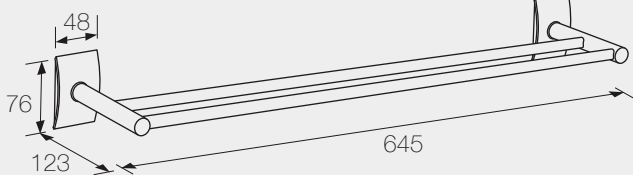

Chrome Plated Brass

**JDM-6899-28 SOAP DISPENSER**  
Satin Stainless Steel

**JDM-6899-40 TOILET ROLL HOLDER**  
Satin Stainless Steel

**JDM-6899-41 TOILET ROLL HOLDER WITH LID**  
Satin Stainless Steel

**JDM-6899-14 DOUBLE TOWEL RAIL**  
Satin Stainless Steel