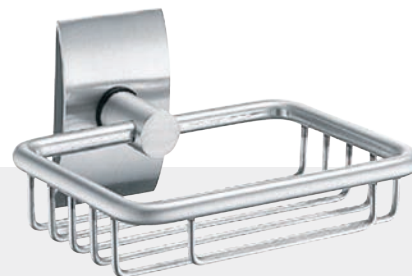

# SORRENTO COLLECTION

**JDM-8253 SINGLE ROBE HOOK**

Chrome Plated Brass

**JDM-8253D DOUBLE ROBE HOOK**

Chrome Plated Brass

**JDM-8251-A TOILET ROLL HOLDER**

Chrome Plated Brass

**JDM-8260-D TOILET ROLL HOLDER - DOUBLE**

Chrome Plated Brass

**JDM-6899-28 SOAP DISPENSER**  
Satin Stainless Steel

**JDM-6899-40 TOILET ROLL HOLDER**  
Satin Stainless Steel

**JDM-6899-41 TOILET ROLL HOLDER WITH LID**  
Satin Stainless Steel

**JDM-6899-14 DOUBLE TOWEL RAIL**  
Satin Stainless Steel

**JDM-6899-87 SHOWER SOAP BASKET**  
Satin Stainless Steel