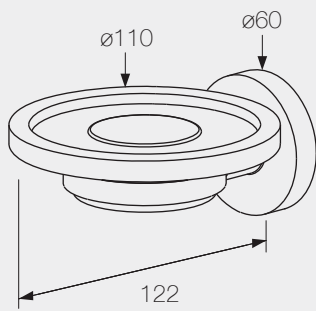

JDM-6810-21 SOAP DISH
Chrome Plated Brass