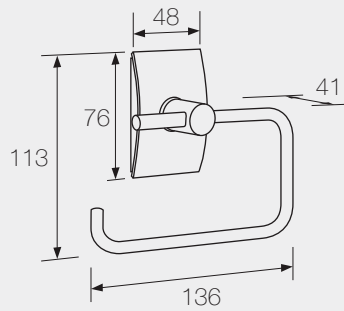

Chrome Plated Brass

**JDM-6899-28 SOAP DISPENSER**  
Satin Stainless Steel

**JDM-6899-40 TOILET ROLL HOLDER**  
Satin Stainless Steel

**JDM-6899-41 TOILET ROLL HOLDER WITH LID**  
Satin Stainless Steel

**JDM-6899-14 DOUBLE TOWEL RAIL**  
Satin Stainless Steel