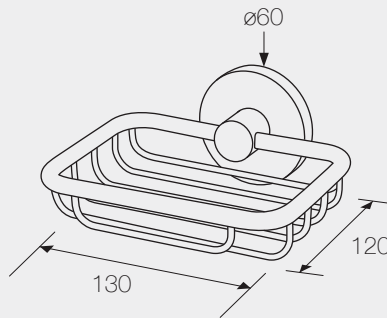

JDM-6810-87 SHOWER SOAP BASKET
Chrome Plated Brass