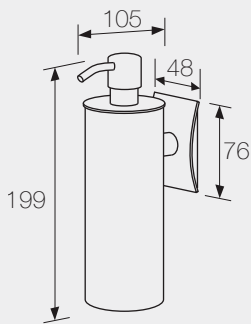

Chrome Plated Brass

**JDM-6899-28 SOAP DISPENSER**  
Satin Stainless Steel

**JDM-6899-40 TOILET ROLL HOLDER**  
Satin Stainless Steel

**JDM-6899-41 TOILET ROLL HOLDER WITH LID**  
Satin Stainless Steel

**JDM-6899-14 DOUBLE TOWEL RAIL**  
Satin Stainless Steel