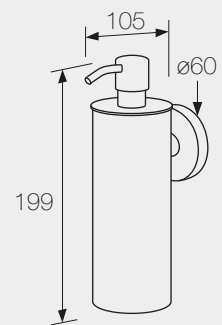

# LILLA COLLECTION

**JDM-6810-21 SOAP DISH**  
Chrome Plated Brass

**JDM-6810-87 SHOWER SOAP BASKET**  
Chrome Plated Brass

**JDM-6810-28 SOAP DISPENSER**  
Chrome Plated Brass

**JDM-6810-10 SINGLE TOWEL RAIL**  
Chrome Plated Brass