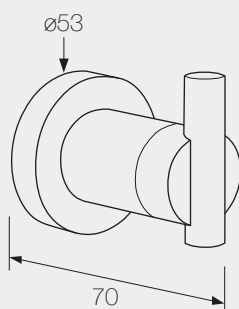

Chrome Plated Brass