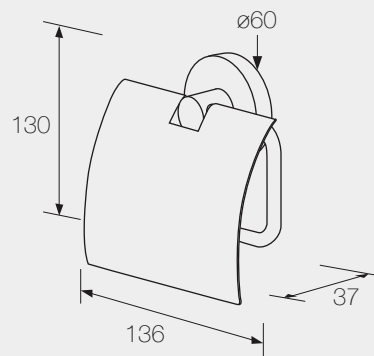

**JDM-6810-14 DOUBLE TOWEL RAIL**  
Chrome Plated Brass

**JDM-6810-40 TOILET ROLL HOLDER**

Chrome Plated Brass

**JDM-6810-41 TOILET ROLL HOLDER WITH LID**

Chrome Plated Brass

**JDM-6810-60 TOWEL RING**

Chrome Plated Brass