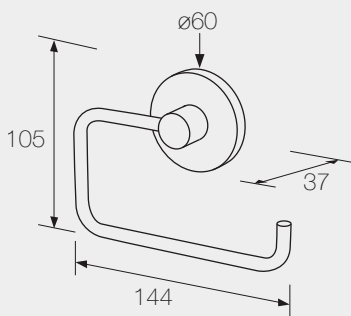

Chrome Plated Brass