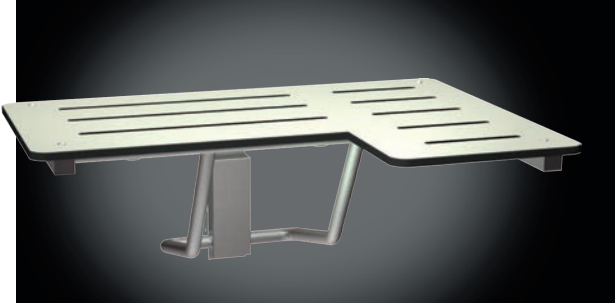

Shower Seats