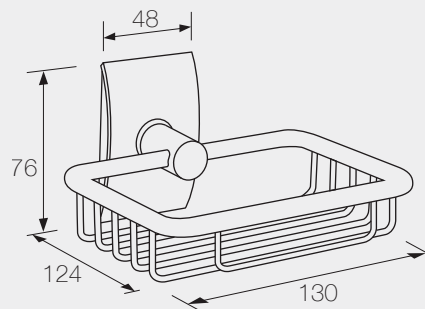

JDM-6899-87 SHOWER SOAP BASKET
Satin Stainless Steel