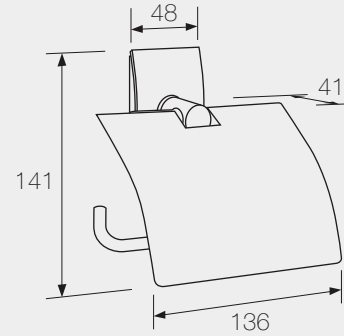

Chrome Plated Brass

**JDM-6899-28 SOAP DISPENSER**  
Satin Stainless Steel

**JDM-6899-40 TOILET ROLL HOLDER**  
Satin Stainless Steel

**JDM-6899-41 TOILET ROLL HOLDER WITH LID**  
Satin Stainless Steel

**JDM-6899-14 DOUBLE TOWEL RAIL**  
Satin Stainless Steel