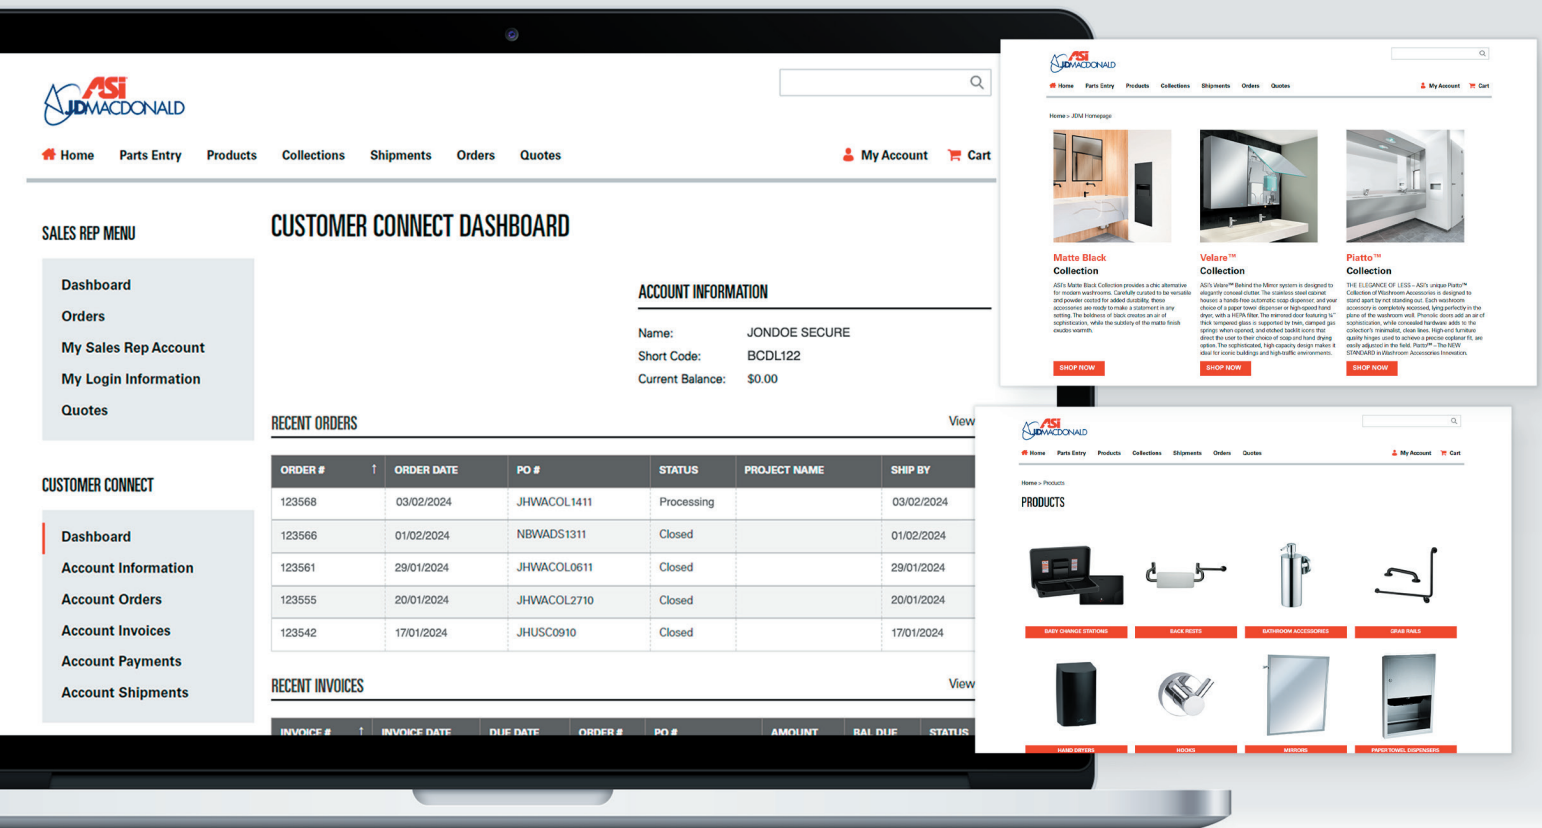

# ASI CONNECT ONLINE STORE LAUNCH

24/7 Access To Quotes And Orders

## Quick Quotes, Instant Orders

The ASI Connect store provides the ability to explore pricing, stock availability and product details online, 24 hours a day, 7 days a week. Generate quotes for your projects online and instantly. No fuss, no delays, and access to all available products.