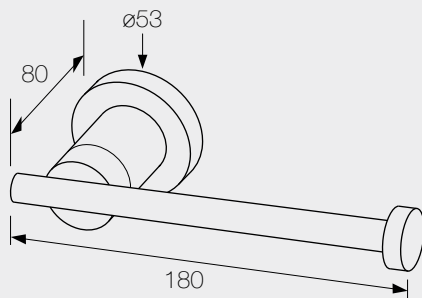

JDM-8251-A TOILET ROLL HOLDER
Chrome Plated Brass