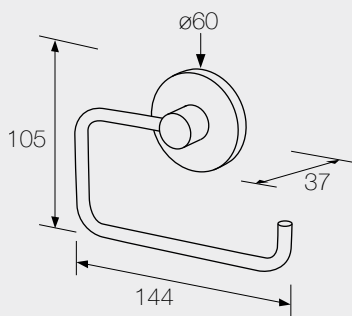

**JDM-6810-10 SINGLE TOWEL RAIL**  
Chrome Plated Brass

**JDM-6810-14 DOUBLE TOWEL RAIL**  
Chrome Plated Brass

**JDM-6810-40 TOILET ROLL HOLDER**

Chrome Plated Brass

**JDM-6810-41 TOILET ROLL HOLDER WITH LID**