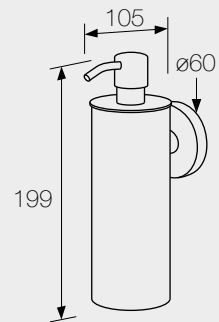

**JDM-6810-10 SINGLE TOWEL RAIL**  
Chrome Plated Brass

**JDM-6810-14 DOUBLE TOWEL RAIL**  
Chrome Plated Brass

**JDM-6810-40 TOILET ROLL HOLDER**

Chrome Plated Brass

**JDM-6810-41 TOILET ROLL HOLDER WITH LID**