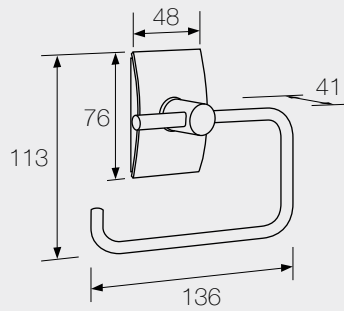

**JDM-6899-28 SOAP DISPENSER**  
Satin Stainless Steel

**JDM-6899-40 TOILET ROLL HOLDER**  
Satin Stainless Steel

**JDM-6899-41 TOILET ROLL HOLDER WITH LID**  
Satin Stainless Steel

**JDM-6899-14 DOUBLE TOWEL RAIL**  
Satin Stainless Steel