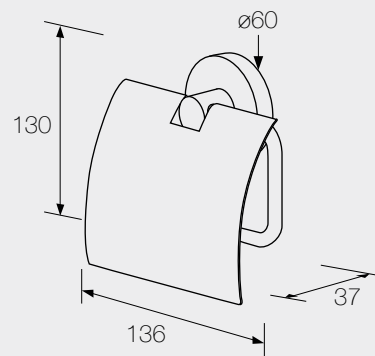

Chrome Plated Brass

JDM-6810-60 TOWEL RING