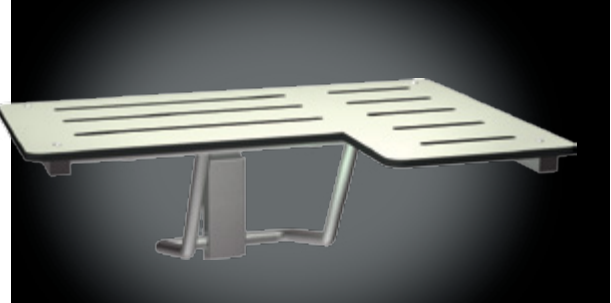

Shower Seats