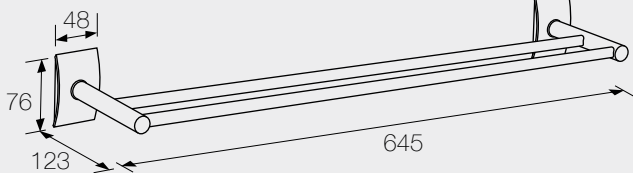

**JDM-6899-28 SOAP DISPENSER**  
Satin Stainless Steel

**JDM-6899-40 TOILET ROLL HOLDER**  
Satin Stainless Steel

**JDM-6899-41 TOILET ROLL HOLDER WITH LID**  
Satin Stainless Steel

**JDM-6899-14 DOUBLE TOWEL RAIL**  
Satin Stainless Steel