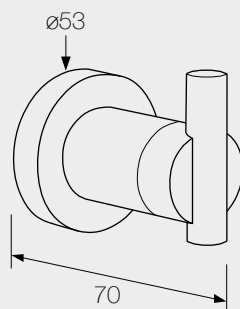

JDM-8253 SINGLE ROBE HOOK
Chrome Plated Brass