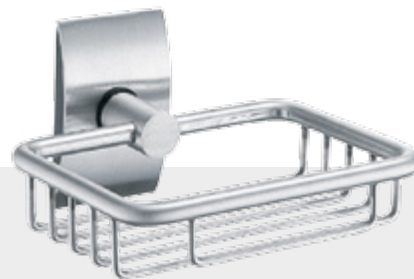

# SORRENTO COLLECTION

**JDM-8253 SINGLE ROBE HOOK**  
Chrome Plated Brass

**JDM-8253D DOUBLE ROBE HOOK**  
Chrome Plated Brass

**JDM-8251-A TOILET ROLL HOLDER**  
Chrome Plated Brass

**JDM-8260-D TOILET ROLL HOLDER - DOUBLE**  
Chrome Plated Brass

**JDM-6899-28 SOAP DISPENSER**  
Satin Stainless Steel

**JDM-6899-40 TOILET ROLL HOLDER**  
Satin Stainless Steel

**JDM-6899-41 TOILET ROLL HOLDER WITH LID**  
Satin Stainless Steel

**JDM-6899-14 DOUBLE TOWEL RAIL**  
Satin Stainless Steel

**JDM-6899-87 SHOWER SOAP BASKET**  
Satin Stainless Steel

LILLA COLLECTION

**JDM-6810-21 SOAP DISH**  
Chrome Plated Brass

**JDM-6810-87 SHOWER SOAP BASKET**  
Chrome Plated Brass

**JDM-6810-28 SOAP DISPENSER**  
Chrome Plated Brass

**JDM-6810-10 SINGLE TOWEL RAIL**  
Chrome Plated Brass

**JDM-6810-14 DOUBLE TOWEL RAIL**  
Chrome Plated Brass

**JDM-6810-40 TOILET ROLL HOLDER**

Chrome Plated Brass

**JDM-6810-41 TOILET ROLL HOLDER WITH LID**