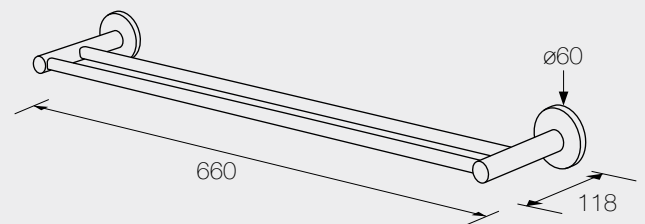

**JDM-6810-10 SINGLE TOWEL RAIL**  
Chrome Plated Brass

**JDM-6810-14 DOUBLE TOWEL RAIL**  
Chrome Plated Brass

**JDM-6810-40 TOILET ROLL HOLDER**

Chrome Plated Brass

**JDM-6810-41 TOILET ROLL HOLDER WITH LID**