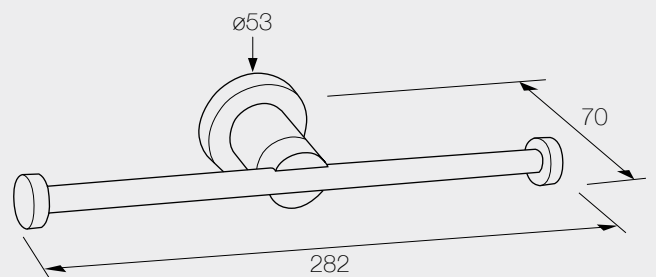

**JDM-6899-28 SOAP DISPENSER**  
Satin Stainless Steel

**JDM-6899-40 TOILET ROLL HOLDER**  
Satin Stainless Steel

**JDM-6899-41 TOILET ROLL HOLDER WITH LID**  
Satin Stainless Steel

**JDM-6899-14 DOUBLE TOWEL RAIL**  
Satin Stainless Steel