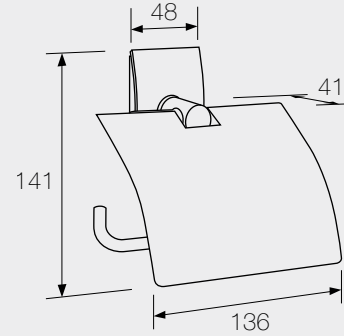

**JDM-6899-28 SOAP DISPENSER**  
Satin Stainless Steel

**JDM-6899-40 TOILET ROLL HOLDER**  
Satin Stainless Steel

**JDM-6899-41 TOILET ROLL HOLDER WITH LID**  
Satin Stainless Steel

**JDM-6899-14 DOUBLE TOWEL RAIL**  
Satin Stainless Steel