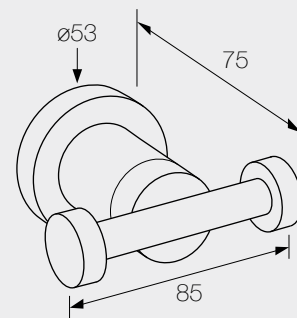

JDM-8253D DOUBLE ROBE HOOK
Chrome Plated Brass