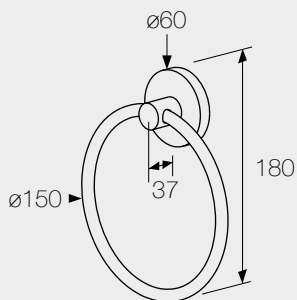

Chrome Plated Brass

JDM-6810-50 SINGLE ROBE HOOK