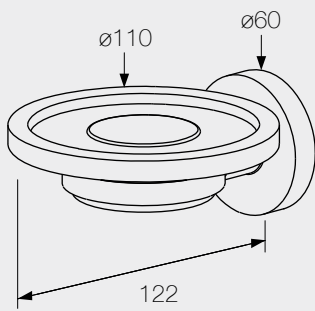

JDM-6810-21 SOAP DISH
Chrome Plated Brass