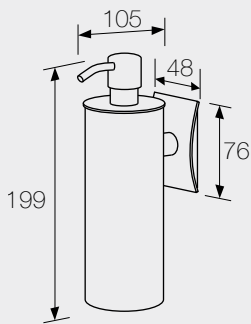

**JDM-6899-28 SOAP DISPENSER**  
Satin Stainless Steel

**JDM-6899-40 TOILET ROLL HOLDER**  
Satin Stainless Steel

**JDM-6899-41 TOILET ROLL HOLDER WITH LID**  
Satin Stainless Steel

**JDM-6899-14 DOUBLE TOWEL RAIL**  
Satin Stainless Steel