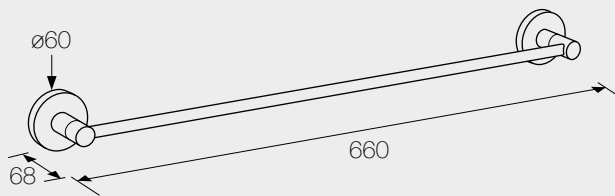

**JDM-6810-10 SINGLE TOWEL RAIL**  
Chrome Plated Brass

**JDM-6810-14 DOUBLE TOWEL RAIL**  
Chrome Plated Brass

**JDM-6810-40 TOILET ROLL HOLDER**

Chrome Plated Brass

**JDM-6810-41 TOILET ROLL HOLDER WITH LID**