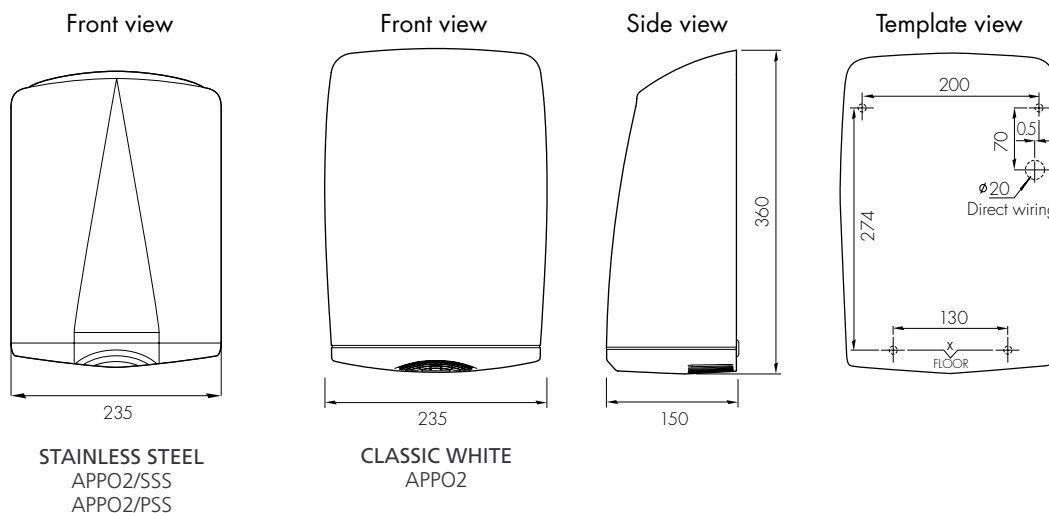

CLASSIC WHITE

- Applause Automatic: APPO2

Classic White Features:

- Automatic operation
- Durable aluminium casing

Classic White Specification:

- Gross weight 4.5kg
- Shipping 4.8kg

Classic White Finish:

- White powder coated finish
- Charcoal polycarbonate intake/outlet grill

Classic White Options:

- Designer colours for quantity purchases

STAINLESS STEEL

Applause Satin Stainless Steel:

APPO2/SSS

Applause Polished Stainless Steel:

APPO2/PSS

Stainless Steel Features:

- Automatic operation
- Durable stainless steel casing

Stainless Steel Specification:

- Gross weight 5.3kg
- Shipping 5.9kg

Finish – APPO2/SSS:

- Satin stainless steel, 304 grade, 16 gauge with No. 4 brushed finish
- Charcoal polycarbonate intake/outlet grill

Finish – APPO2/PSS:

- Polished stainless steel, 304 grade, 16 gauge with mirror finish
- Charcoal polycarbonate intake/outlet grill

Recommended installation height:

- Men's washroom 1200mm
- Women's washroom 1150mm
- Children's washroom ages 11–15 1110mm
- Children's washroom ages 5–10 850mm
- Disabled person's washroom 1000mm

Warranty:

JD MacDonald Applause hand dryers are guaranteed against defective materials and faulty workmanship for 12 months from date of purchase, subject to being installed and maintained in accordance with the Installation and Operating Instructions supplied with the hand dryer.

jdmacdonald.com.au

Freecall 1800 023 441 or phone your nearest JD MacDonald Sales Office

Adelaide (08) 8168 2222 Brisbane (07) 3363 6400 Melbourne (03) 9271 6400 Perth (08) 9271 8455 Sydney (02) 9756 1622

A Division of MacDonald Johnston Pty Ltd 65–73 Nantilla Road, Clayton North, Victoria 3168 Tel (03) 9271 6400 Fax (03) 9271 6485

JD MacDonald reserves the right to, and does from time to time, make changes and improvements in design and dimensions.

The photographs & line drawings of the products in this catalogue are representational only. All dimensions are in millimetres.